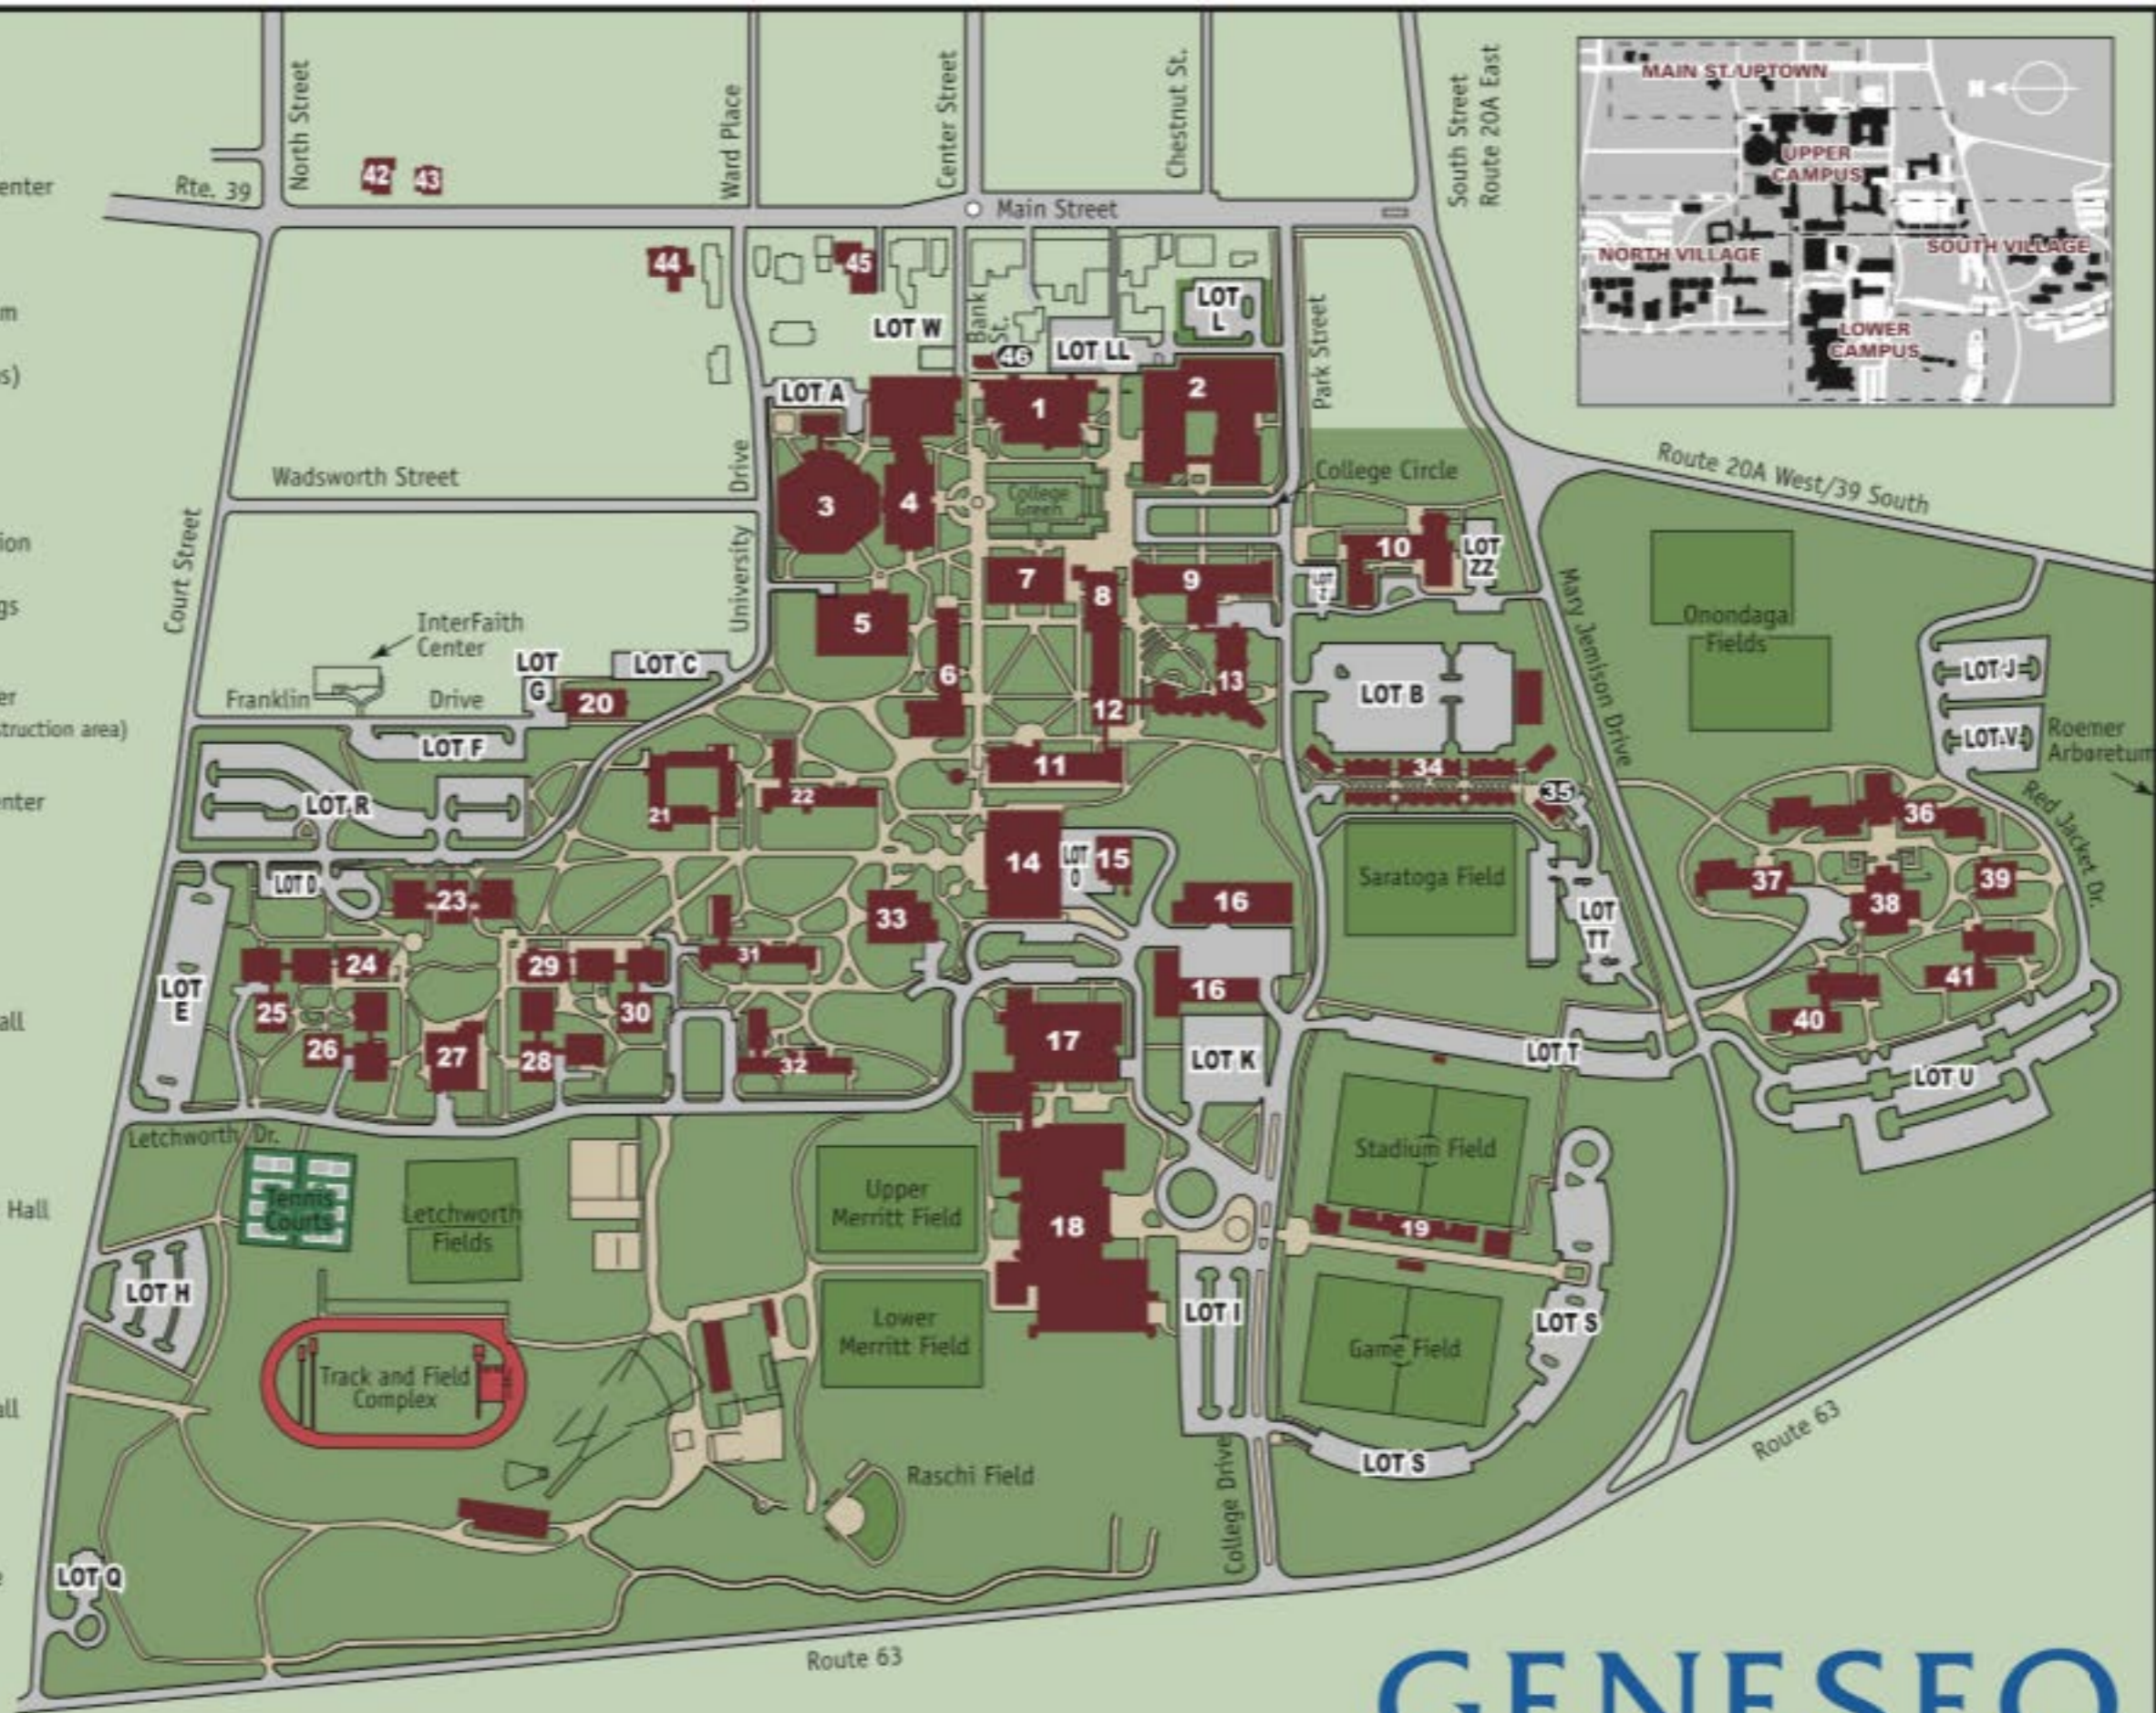

**Lower Campus**

- (14) MacVittie College Union
- (15) Heating Plant
- (16) Clark Service Buildings
- (17) Schrader Sports & Recreation Building
- (18) Merritt Athletic Center
- (19) College Stadium (construction area)

**North Village**

- (20) Lauderdale Health Center
- (21) Steuben Hall
- (22) Jones Hall
- (23) Erie Hall
- (24) Seneca Hall
- (25) Ontario Hall
- (26) Genesee Hall
- (27) Letchworth Dining Hall
- (28) Wyoming Hall
- (29) Putnam Hall
- (30) Allegany Hall
- (31) Livingston Hall
- (32) Monroe Hall
- (33) Mary Jemison Dining Hall

**South Village**

- (34) Saratoga Terrace
- (35) Saratoga Commons
- (36) Onondaga Hall
- (37) Niagara Hall
- (38) Red Jacket Dining Hall
- (39) Wayne Hall
- (40) Nassau Hall
- (41) Suffolk Hall

**Main St./Uptown**

- (42) President's Residence
- (43) Campus House
- (44) McClellan House
- (45) Big Tree Inn
- (46) Roemer House